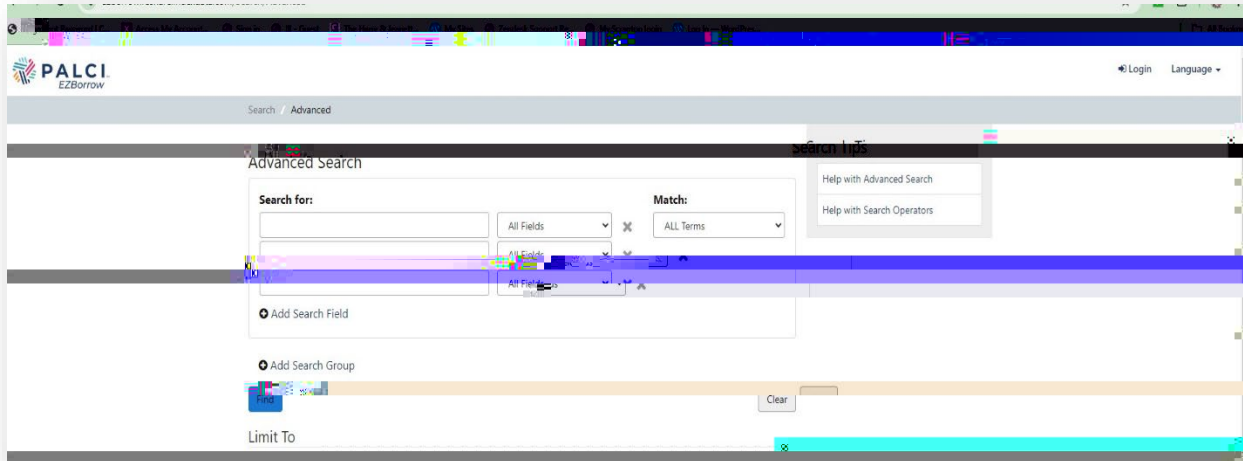

The new "My Account" feature in PALCI/EZBorrow

A new "My Account" feature has been added to the EZBorrow search platform:

<https://ezborrow.reshare.indexdata.com>.

The basic "My Account" page is displayed in this example. Your page may look different based on your borrowing history.